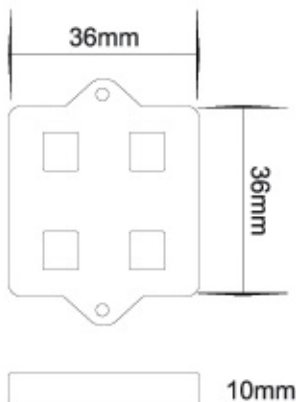

LEDsignSupplies.com

Lighting Solutions for Sign & Display Businesses

DV-WM-4S-12V

Product Frame Dimension Chart

Name: LED Waterproof 5050SMD module-4LEDs

Voltage: DC 12V

Item No	Color	Wave Length	Wattage	LED quantity	LED distance	LED Intensity	Angle	Size
WM-4P-R-12	Red	620-625nm	0.45W	4 LEDs	15mm	7.5LM	110-120°	36x36x10mm
WM-4P-Y-12	Yellow	585-595nm	0.45W	4 LEDs	15mm	7.0LM	110-120°	36x36x10mm
WM-4P-B-12	Blue	465-475nm	0.4W	4 LEDs	15mm	5.6LM	110-120°	36x36x10mm
WM-4P-G-12	Green	515-525nm	0.4W	4 LEDs	15mm	8.0LM	110-120°	36x36x10mm
WM-4P-W-12	White	5000±500k	0.4W	4 LEDs	15mm	6.5LM	110-120°	36x36x10mm
WM-4P-WW-12	Warm White	3500±500k	0.4W	4 LEDs	15mm	6.5LM	110-120°	36x36x10mm
WM-4P-RGB-12	RGB	470-625nm	0.72W	4 LEDs	17mm	R626 G525 B470	110-120°	36x36x10mm