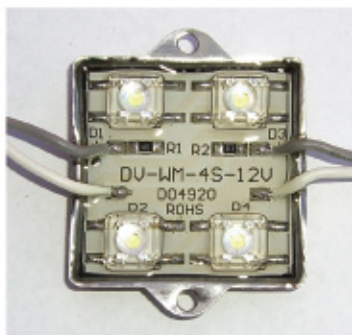

LEDsignSupplies.com

Lighting Solutions for Sign & Display Businesses

DV-WM-4S-12V

Product Frame Dimension Chart

Name: LED Waterproof 5050SMD module-4LEDs

Voltage: DC 12V

Item No	Color	Wave Length	Wattage	LED quantity	LED distance	LED Intensity	Angle	Size
WM-4P-R-12	Red	620-625nm	0.45W	4 LEDs	15mm	7.5LM	110-120°	36x36x10mm
WM-4P-Y-12	Yellow	585-595nm	0.45W	4 LEDs	15mm	7.0LM	110-120°	36x36x10mm
WM-4P-B-12	Blue	465-475nm	0.4W	4 LEDs	15mm	5.6LM	110-120°	36x36x10mm
WM-4P-G-12	Green	515-525nm	0.4W	4 LEDs	15mm	8.0LM	110-120°	36x36x10mm
WM-4P-W-12	White	5000±500k	0.4W	4 LEDs	15mm	6.5LM	110-120°	36x36x10mm
WM-4P-WW-12	Warm White	3500±500k	0.4W	4 LEDs	15mm	6.5LM	110-120°	36x36x10mm
WM-4P-RGB-12	RGB	470-625nm	0.72W	4 LEDs	17mm	R626 G525 B470	110-120°	36x36x10mm

30pcs is the max quantity in a series circuit

> LEDsignSupplies
> sales@LEDsignSupplies.com
> 28 King William St, Kent Town SA 5067

> ABN 93 120 626 155
> www.LEDsignSupplies.com
> Ph 08 8362 7431

LEDsignSupplies.com

Lighting Solutions for Sign & Display Businesses

Description:

- (1) LED Piranha Lighting, Stainless steel Cover
- (2) Waterproof degree :IP 68
- (3) An advantage of LED module is its long operating life, more than 50,000 hours
- (4) Temperature durable: -20°C~50°C; operating temperature: 5°C -50°C
- (5) Environment protection, easy installation, less maintenance